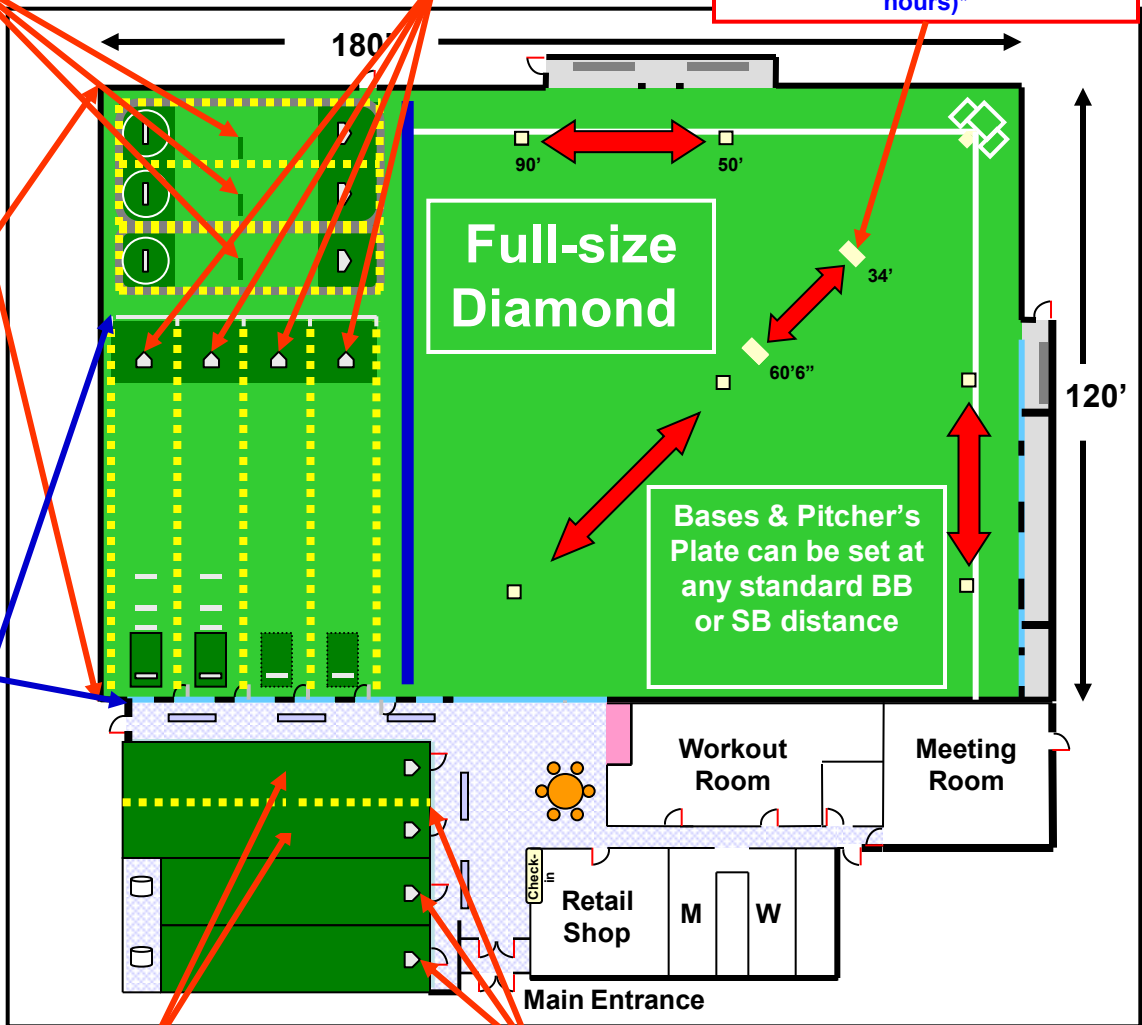

HS & Youth Baseball and Softball Practice Options

The **Pro Practice Bundle** is your Best Rental Value!
Get the Full Diamond for the first hour, AND THEN
get 3 Tunnels, Lanes, and/or Cages in the second hour
$185 total for the 2 hours
($130 total during 'off-peak' days & hours)*

On-field 48' Hitting Tunnel Rental
$30/hr

On-field 75' Pitching/ Throwing Lanes
$30/hr
(no hitting of any kind allowed)

Full Diamond Rental
$140/hr
($100 during 'off-peak' days & hours)*

West 1/3 Field Rental
40 x 20 yds
(no lanes/tunnels)
$80/hr
($55 during 'off-peak' days & hours)*

West 'Mini-Field' Rental
27 x 20 yds
(no lanes/tunnels)
$55/hr
($50 during 'off-peak' days & hours)*

54' Pitching Lane Rental:

- $30 for 1 hr
- $15 for 30 min

48' Batting Cage Rental

- $30/hr = ~600 pitches
- $15/30 min = ~300 pitches
- $10/15 min = ~150 pitches

Hitting Options in Batting Cages

- Fully Automatic hitting using "Iron Mike" machine (1 pitch every 6 seconds)
- Semi-automatic hitting using "coach-fed" "JUGS" machine & screen
- Live-hit or soft-toss hitting using 'coach-pitch' & screen
- Tee-work using batting tees

*Off-peak hours: weekdays before 4pm 11/1 - 4/30
all day, every day, 5/1 - 10/31

www.edgesportscenter.com

970.472.0048

4450 Denrose Ct
Fort Collins, CO 80524